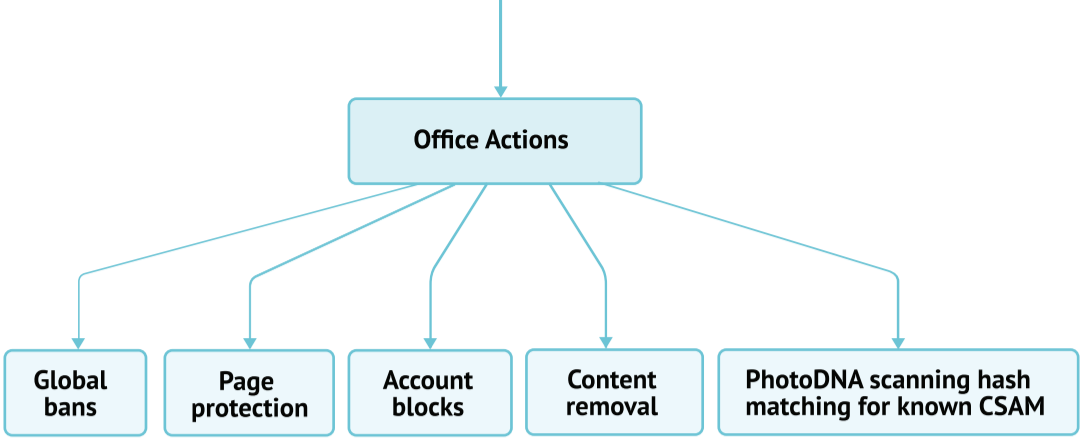

Wikimedia Foundation intervention

Wikipedia Editorial Model Flowchart

Mapping Report D2.3: Policies and risk-mitigation measures on election disinformation by Wikipedia

Partners:

Supporter: